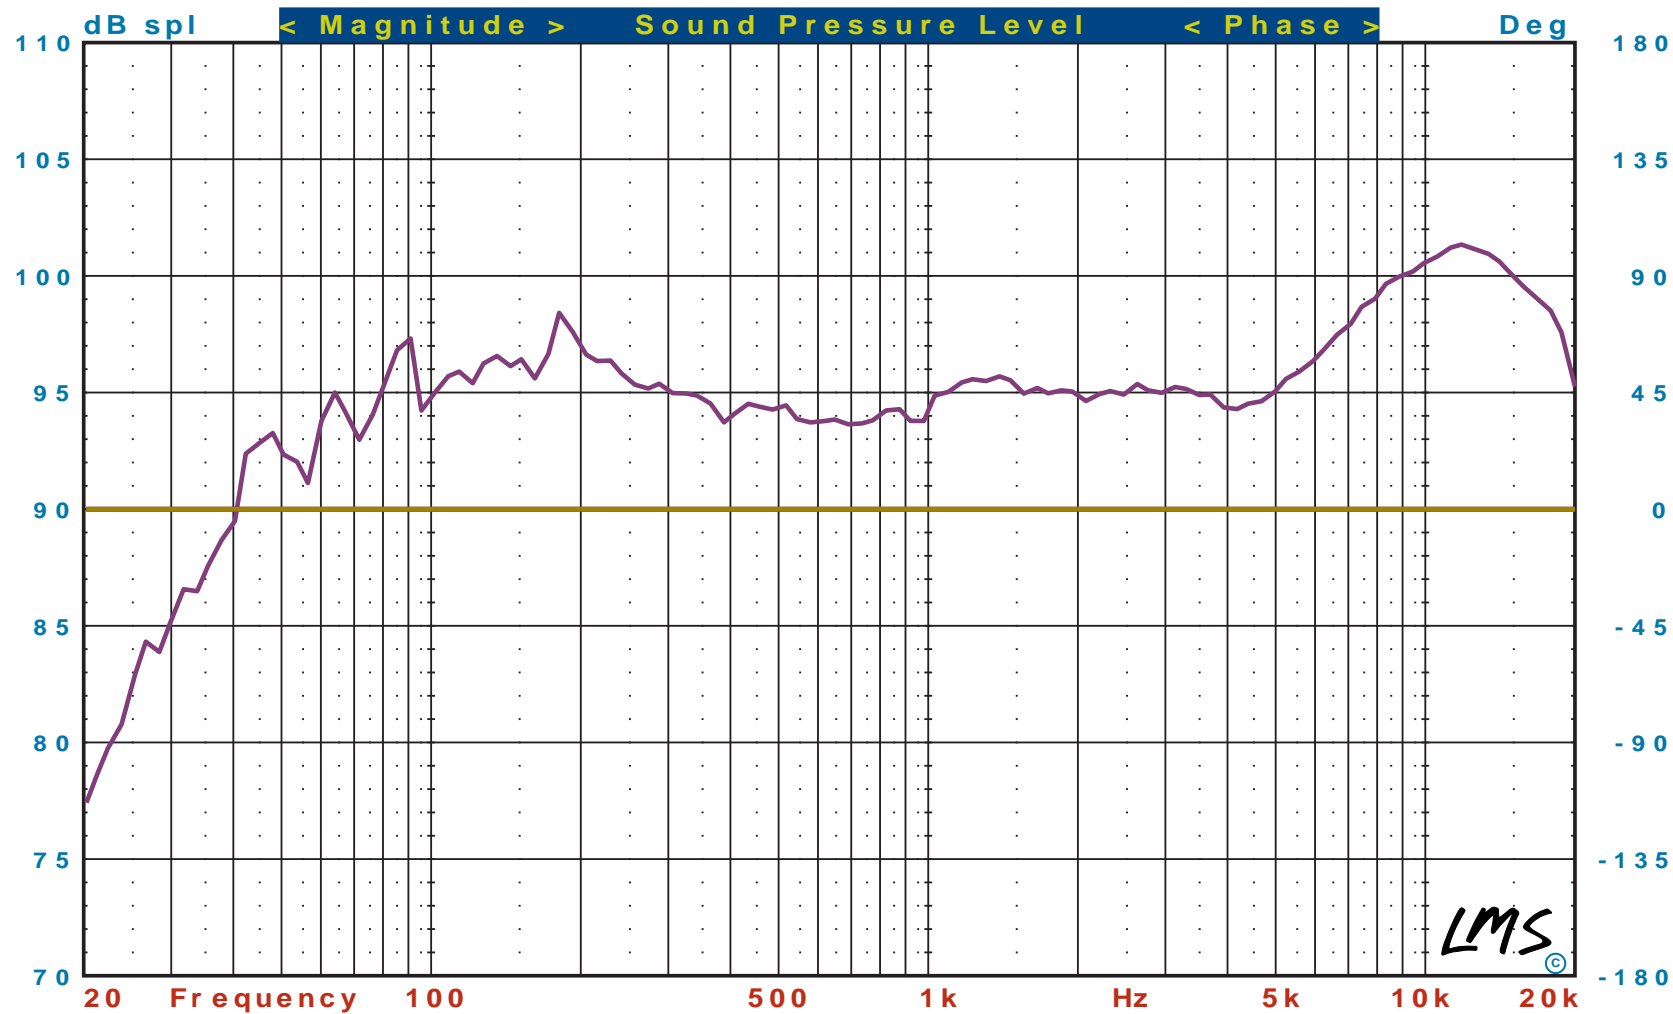

LMS[©]

- Loudspeaker Measurement System -
V3.56, (C)1994 LinearX Systems Inc

Date: Apr 15,1999
Time: Thr 6:27PM

LMS Library:
V3600- .LIB

11=Pismo 1w1m flat

LMS[©]