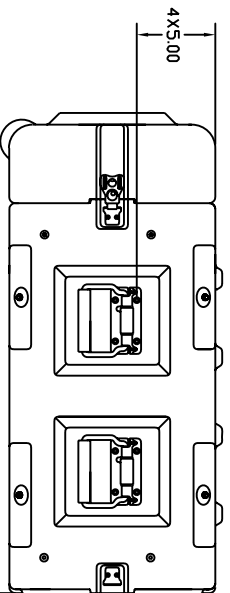

LEFT SIDE VIEW

CNTNR
FRONT