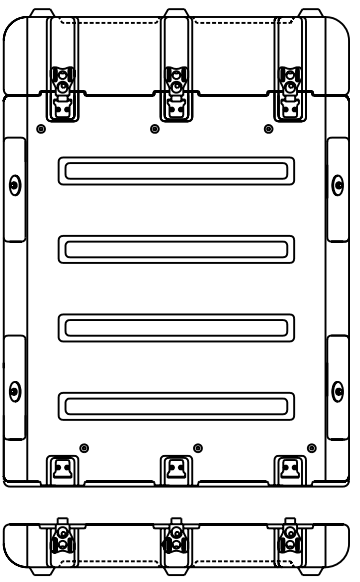

TOP VIEW

CNTNR
FRONT

DIMENSIONS (REFERENCE ONLY)	INSIDE		OUTSIDE	
	INCH	MM	INCH	MM
HEIGHT (TOP TO BOTTOM)	10.00	254	13.50	344
WIDTH (LEFT TO RIGHT)	19.00	483	21.00	533
MID SECTION DEPTH (FRONT TO BACK)	21.60	549	25.00	635
FRONT LID DEPTH	2.00	51	2.73	69
AVAILABLE LID DEPTHS	6.00	127	6.76	146

TECHNOMAD SHOCK RACK CASE 5U
KATHY GOREY 10/12/05 1-4

THIS DRAWING IS THE PROPERTY OF TECHNOMAD INC. IT IS TO BE USED ONLY FOR THE PROJECT AND NOT FOR ANY OTHER PURPOSE WITHOUT THE WRITTEN PERMISSION OF TECHNOMAD INC.